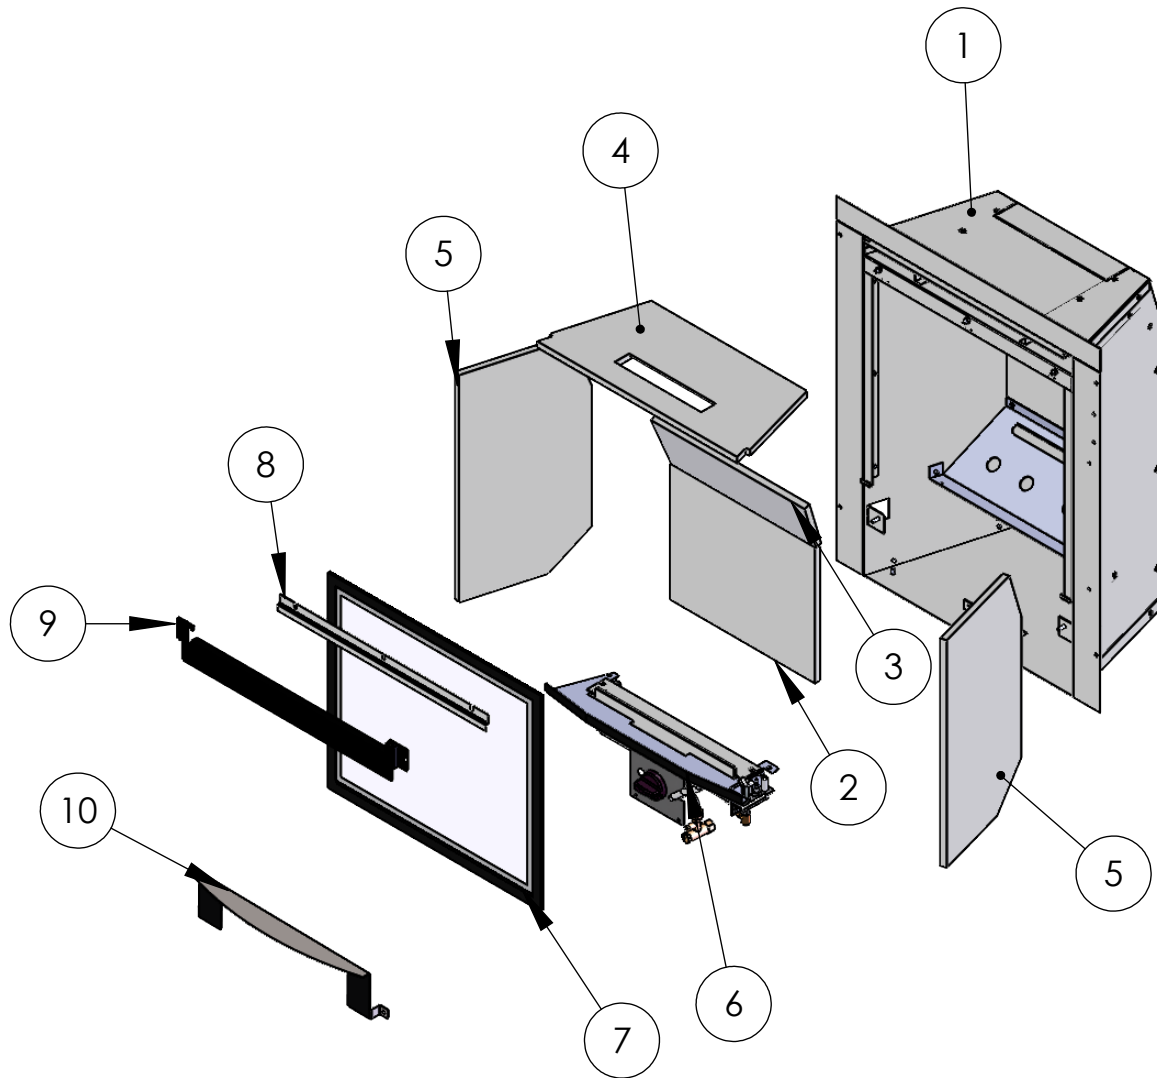

Focus HE Manual Fire Assembly

ITEM NO.	Description	Part NO	QTY.
1	firebox Assembly	4880	1
2	Lower Rear Liner	4884	1
3	Upper Rear Liner	4885	1
4	Top Liner	4886	1
5	Side Liner	LH: 4882 / RH: 4883	2
6	Burner tray	A-0001	1
7	Glass Panel Assembly	4889	1
8	Glass Top Retaining Bracket	4881	1
9	Canopy	4540	1
10	Fret Plate	4541	1